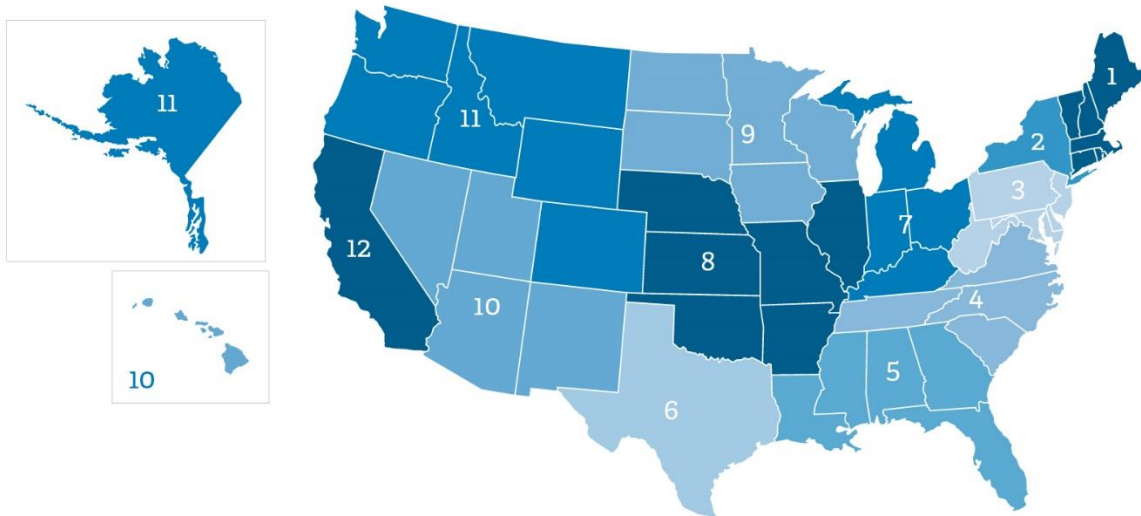

## Appendix II: Chapter Listing by District

The Society of Hospital Medicine (SHM) has more than 50 chapters across the United States which are organized into 12 Districts and 4 Regions.

**District 1:** CT, MA, ME, NH, RI, VT

*District Chair: Ken Simone*

*Board Liaison: Kris Rehm*

Boston Association of Academic Hospital  
Medicine (BAAHM)

Boston/Eastern Massachusetts

Connecticut

Maine

New Hampshire/Vermont

Western Massachusetts

Hampton Roads

Knoxville

Memphis

Nashville

North Carolina Triangle

Pee Dee

Piedmont Triad

SC Lowcountry