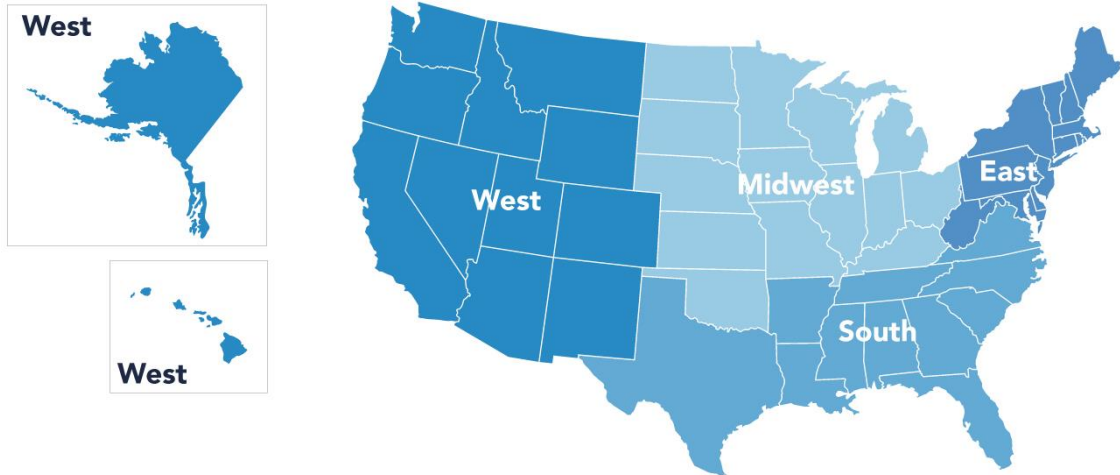

## Appendix II: Chapter Listing by District

The Society of Hospital Medicine (SHM) has more than 50 chapters across the United States which are organized into 12 Districts and 4 Regions.

**District 1:** CT, MA, ME, NH, RI, VT

*District Chair: Ken Simone*

*Board Liaison: Kris Rehm*

Boston Association of Academic Hospital  
Medicine (BAAHM)

Boston/Eastern Massachusetts

Connecticut

Maine

New Hampshire/Vermont

Western Massachusetts

Hampton Roads

Knoxville

Memphis

Nashville

North Carolina Triangle

Pee Dee

Piedmont Triad

SC Lowcountry

*District Chair: Eileen Barrett*

*Board Liaison: Chad Whelan*

Arizona

Hawaii

Las Vegas

New Mexico

Utah

---